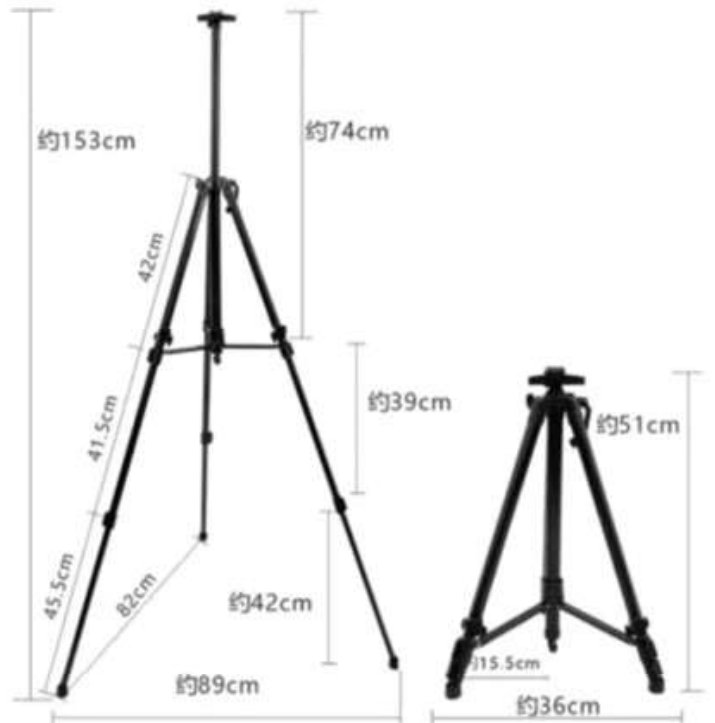

YH0302
black easel w/ support

496